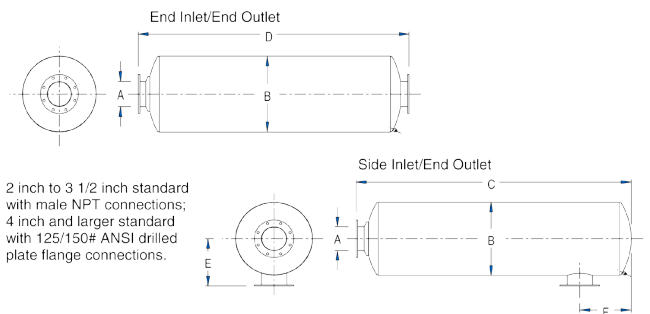

Engine Exhaust Silencer and Optional Accessories

- Exhaust Silencer
- Flexible Connector (Stainless Steel)
- Silencer Mounting Band
- Rain Cap
- Mitered Tail Pipe Extension
- Exhaust Elbows
- Mating Flanges / Gaskets
- Wall Thimble

Representative Attenuation Curve for "JH" Series Silencer