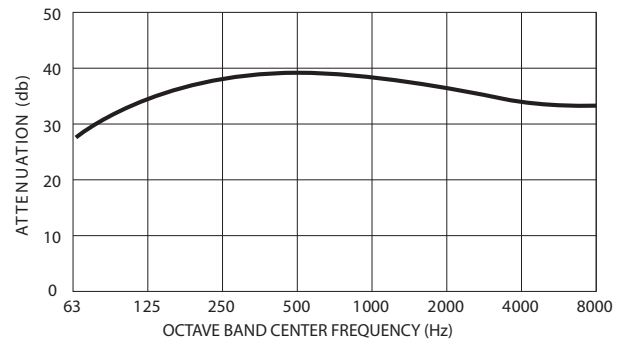

Engine Exhaust Silencer and Optional Accessories

- Exhaust Silencer
- Flexible Connector (Stainless Steel)
- Silencer Mounting Band
- Rain Cap
- Mitered Tail Pipe Extension
- Exhaust Elbows
- Mating Flanges / Gaskets
- Wall Thimble

Representative Attenuation Curve for "JH" Series Silencer